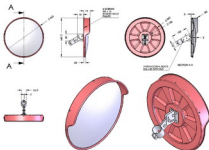

HPSTS

www.hpssafety.com

CONVEX MIRROR

HPS-CM30

HPS-CM45

Model No	Diameter	Usage
HPS-CM30	300mm	INDOOR
HPS-CM45	450mm	INDOOR
HPS-CM60	600mm	INDOOR
HPS-CM80	800mm	INDOOR
HPS-CM100	450mm	OUTDOOR
HPS-CM120	600mm	OUTDOOR
HPS-CM150	800mm	OUTDOOR
HPS-CM180	1000mm	OUTDOOR
HPS-CM210	1200mm	OUTDOOR

Installation method

PLASTIC EXPANDABLE BARRICADE

Model No	Size	Weight	Material
HPS-PEB100290	100x200cm	2.7kgs	PC

RETRACTABLE BARRIER

Diameter	Legth	Height	Material
10cm	3m/5m	24cm	PP & ABS

HPSTS

www.hpssafety.com